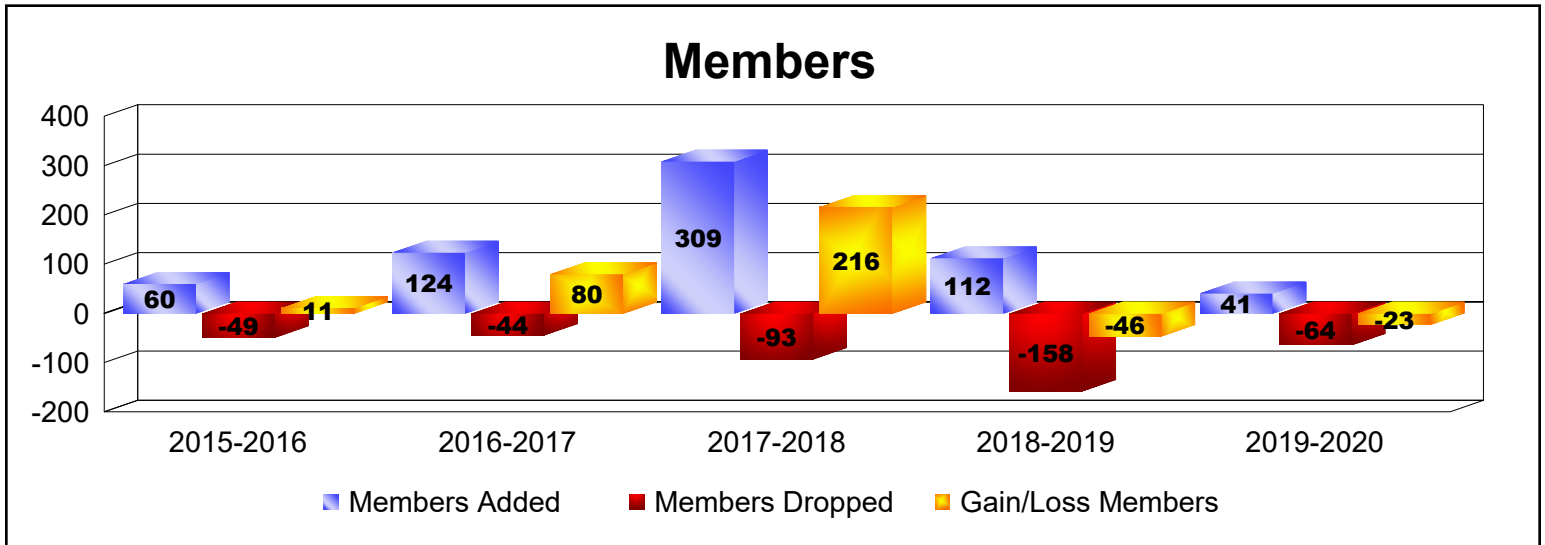

Year	New Clubs	Dropped Clubs	Gain/ Loss Clubs	New Members	Charter Members	Reinstate Members	Transfer Members	Total Member Added	Total Members Dropped	Gain/ Loss Members
2015-2016	0	0	0	59	0	1	0	60	-49	11
2016-2017	0	0	0	116	0	8	0	124	-44	80
2017-2018	4	0	4	148	156	3	2	309	-93	216
2018-2019	2	0	2	53	55	2	2	112	-158	-46
2019-2020	0	0	0	38	1	0	2	41	-64	-23
Average	1	0	1	83	42	3	1	129	-82	48

Year	New Clubs	Dropped Clubs	Gain/ Loss Clubs	New Members	Charter Members	Reinstate Members	Transfer Members	Total Member Added	Total Members Dropped	Gain/ Loss Members
2015-2016	0	0	0	6	0	0	0	6	-20	-14
2016-2017	0	0	0	7	0	0	0	7	0	7
2017-2018	2	0	2	30	48	0	0	78	-12	66
2018-2019	0	-1	-1	0	0	1	0	1	-42	-41
2019-2020	0	0	0	1	5	0	0	6	-6	0
Average	0	0	0	9	11	0	0	20	-16	4