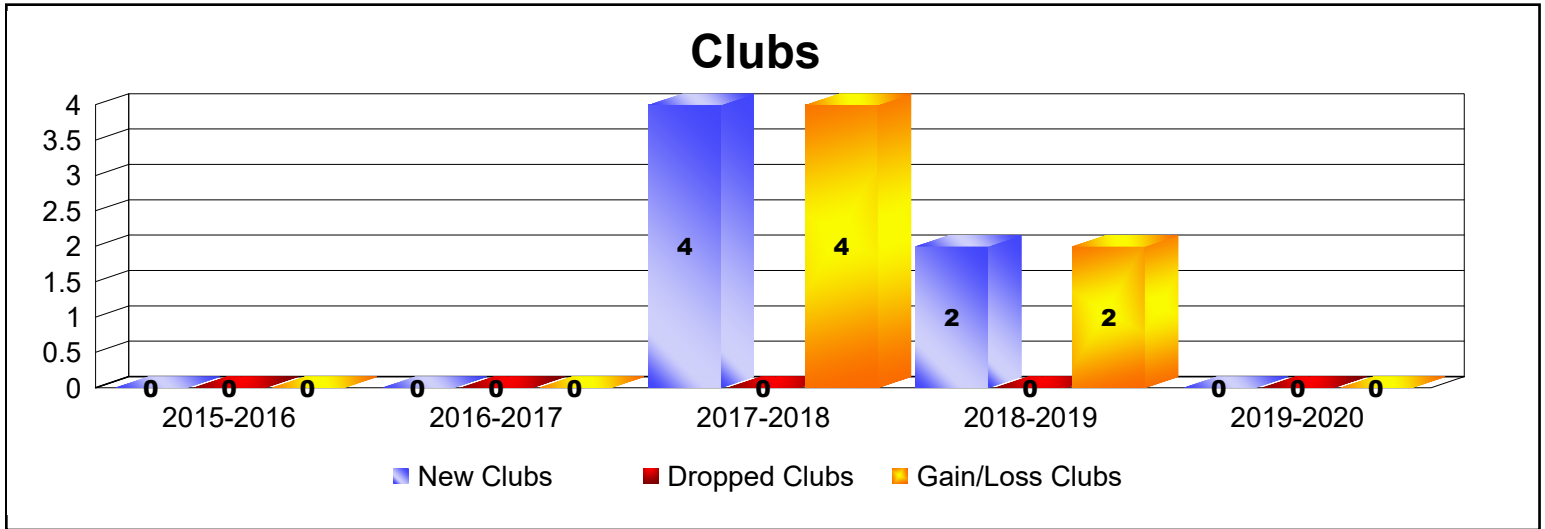

Year	New Clubs	Dropped Clubs	Gain/ Loss Clubs	New Members	Charter Members	Reinstate Members	Transfer Members	Total Member Added	Total Members Dropped	Gain/ Loss Members
2015-2016	0	0	0	59	0	1	0	60	-49	11
2016-2017	0	0	0	116	0	8	0	124	-44	80
2017-2018	4	0	4	148	156	3	2	309	-93	216
2018-2019	2	0	2	53	55	2	2	112	-158	-46
2019-2020	0	0	0	38	1	0	2	41	-64	-23
Average	1	0	1	83	42	3	1	129	-82	48

Year	New Clubs	Dropped Clubs	Gain/ Loss Clubs	New Members	Charter Members	Reinstate Members	Transfer Members	Total Member Added	Total Members Dropped	Gain/ Loss Members
2015-2016	0	0	0	6	0	0	0	6	-20	-14
2016-2017	0	0	0	7	0	0	0	7	0	7
2017-2018	2	0	2	30	48	0	0	78	-12	66
2018-2019	0	-1	-1	0	0	1	0	1	-42	-41
2019-2020	0	0	0	1	5	0	0	6	-6	0
Average	0	0	0	9	11	0	0	20	-16	4