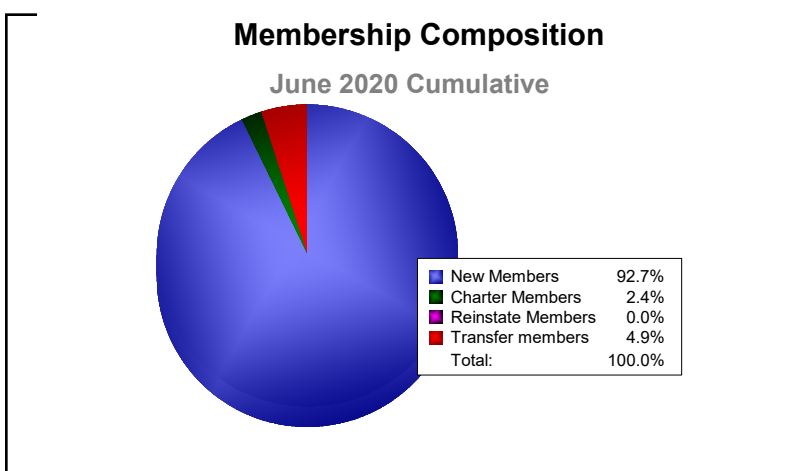

Year	New Clubs	Dropped Clubs	Gain/ Loss Clubs	New Members	Charter Members	Reinstate Members	Transfer Members	Total Member Added	Total Members Dropped	Gain/ Loss Members
2015-2016	0	0	0	59	0	1	0	60	-49	11
2016-2017	0	0	0	116	0	8	0	124	-44	80
2017-2018	4	0	4	148	156	3	2	309	-93	216
2018-2019	2	0	2	53	55	2	2	112	-158	-46
2019-2020	0	0	0	38	1	0	2	41	-64	-23
Average	1	0	1	83	42	3	1	129	-82	48

Year	New Clubs	Dropped Clubs	Gain/ Loss Clubs	New Members	Charter Members	Reinstate Members	Transfer Members	Total Member Added	Total Members Dropped	Gain/ Loss Members
2015-2016	0	0	0	6	0	0	0	6	-20	-14
2016-2017	0	0	0	7	0	0	0	7	0	7
2017-2018	2	0	2	30	48	0	0	78	-12	66
2018-2019	0	-1	-1	0	0	1	0	1	-42	-41
2019-2020	0	0	0	1	5	0	0	6	-6	0
Average	0	0	0	9	11	0	0	20	-16	4