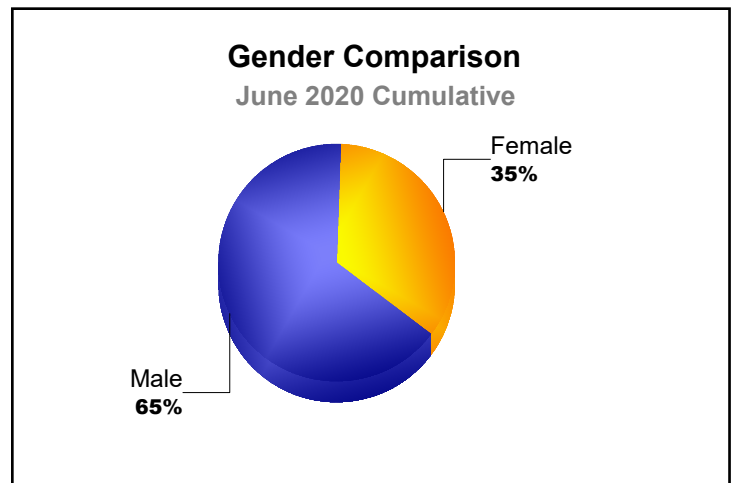

Year	New Clubs	Dropped Clubs	Gain/ Loss Clubs	New Members	Charter Members	Reinstate Members	Transfer Members	Total Member Added	Total Members Dropped	Gain/ Loss Members
2015-2016	0	0	0	59	0	1	0	60	-49	11
2016-2017	0	0	0	116	0	8	0	124	-44	80
2017-2018	4	0	4	148	156	3	2	309	-93	216
2018-2019	2	0	2	53	55	2	2	112	-158	-46
2019-2020	0	0	0	38	1	0	2	41	-64	-23
Average	1	0	1	83	42	3	1	129	-82	48